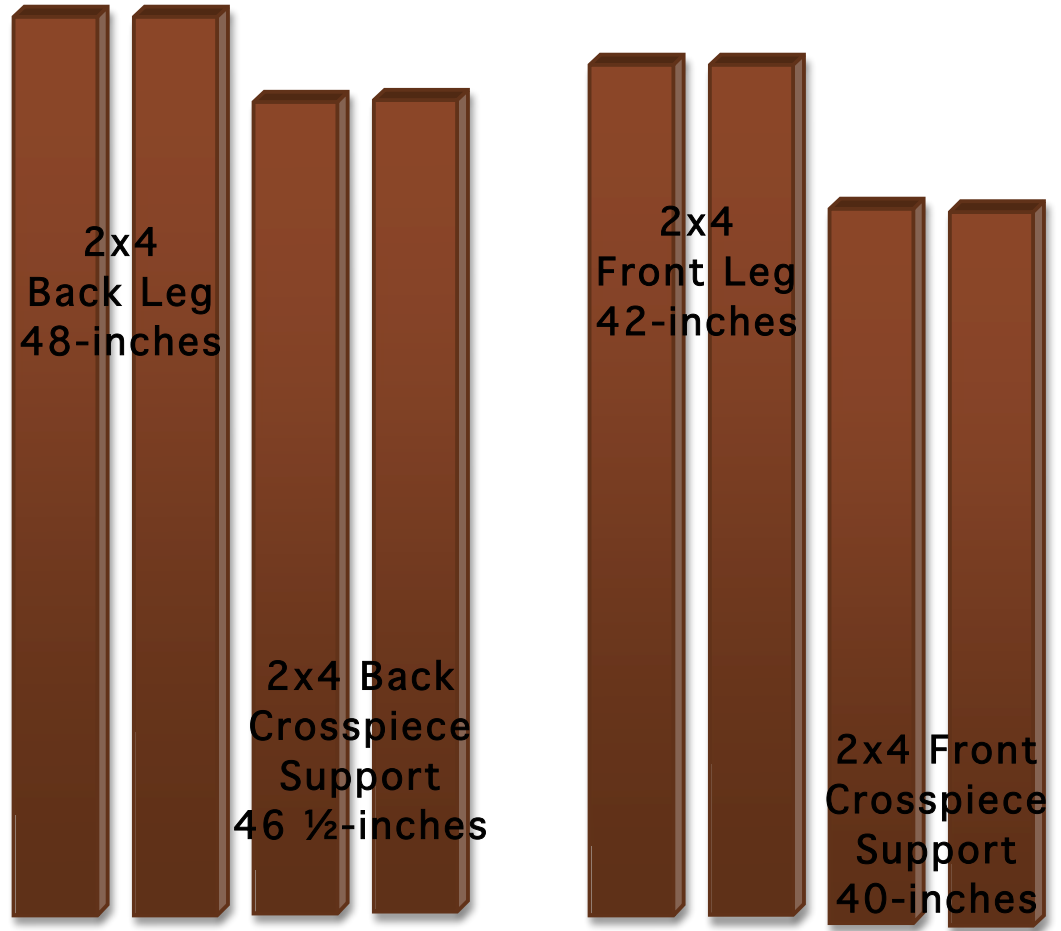

## Frame Cut List

2x4 Roof cut to pitch plus 1½-inches

2x4 Roof cut to pitch plus 1½-inches

2x4 Brace 33-inches

2x4 Brace 33-inches

2x4 Base 36-inches

2x4 Base 36-inches

2x4 Front Crosspiece 87-inches

2x4 Back Crosspiece 80-inches

2x4 Back Crosspiece 80-inches

2x4 Front Ledge 80-inches

## Lid and Door Cut List

5/4x6 deck boards  
20-inch lid frame stiles

5/4x6 deck boards  
27-inch door frame stiles

5/4x6 deck boards 80-inches door rail

5/4x6 deck boards 80-inches door rail

5/4x6 deck boards 80-inches lid rail